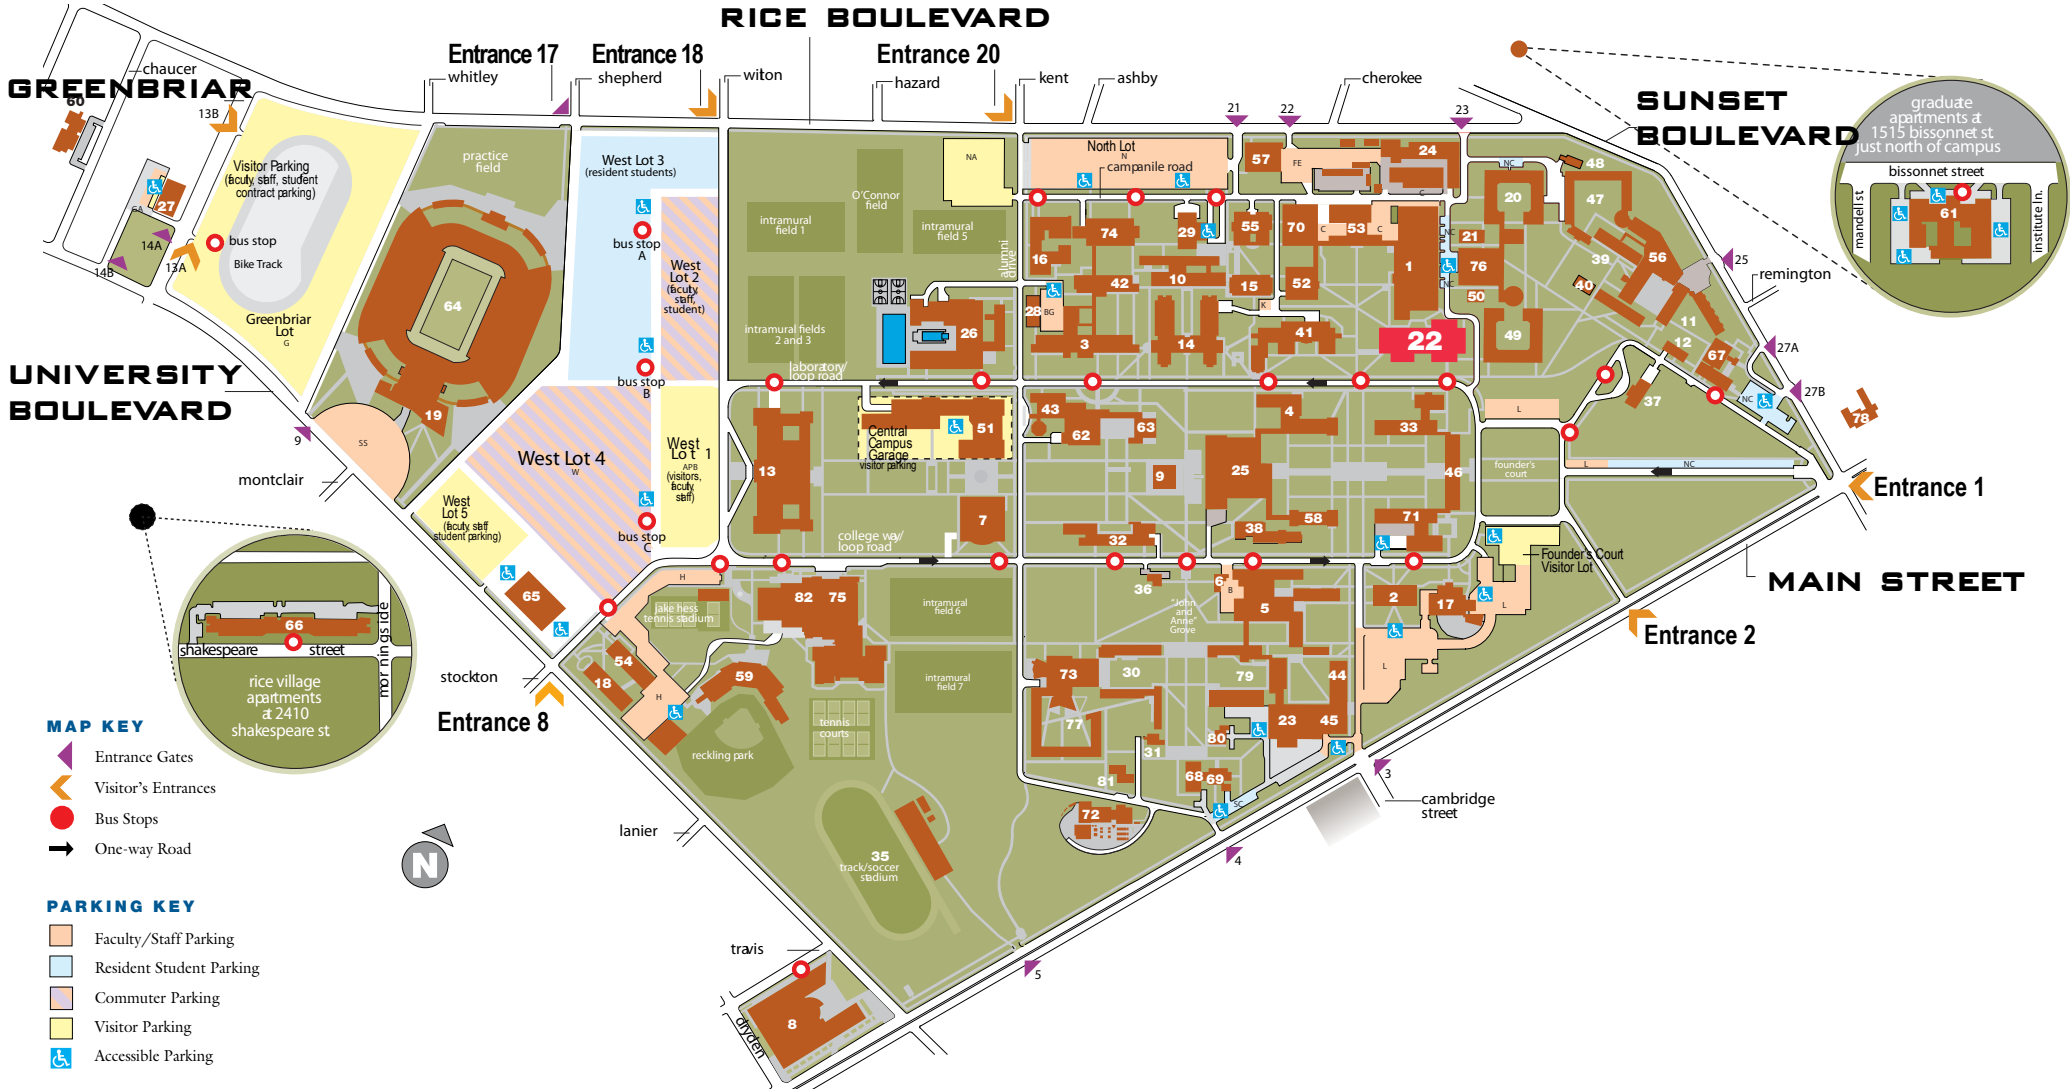

RICE UNIVERSITY CAMPUS MAP

RICE BOULEVARD

SUNSET BOULEVARD

UNIVERSITY BOULEVARD

MAIN STREET

- MAP KEY**
- Entrance Gates
 - Visitor's Entrances
 - Bus Stops
 - One-way Road

- PARKING KEY**
- Faculty/Staff Parking
 - Resident Student Parking
 - Commuter Parking
 - Visitor Parking
 - Accessible Parking